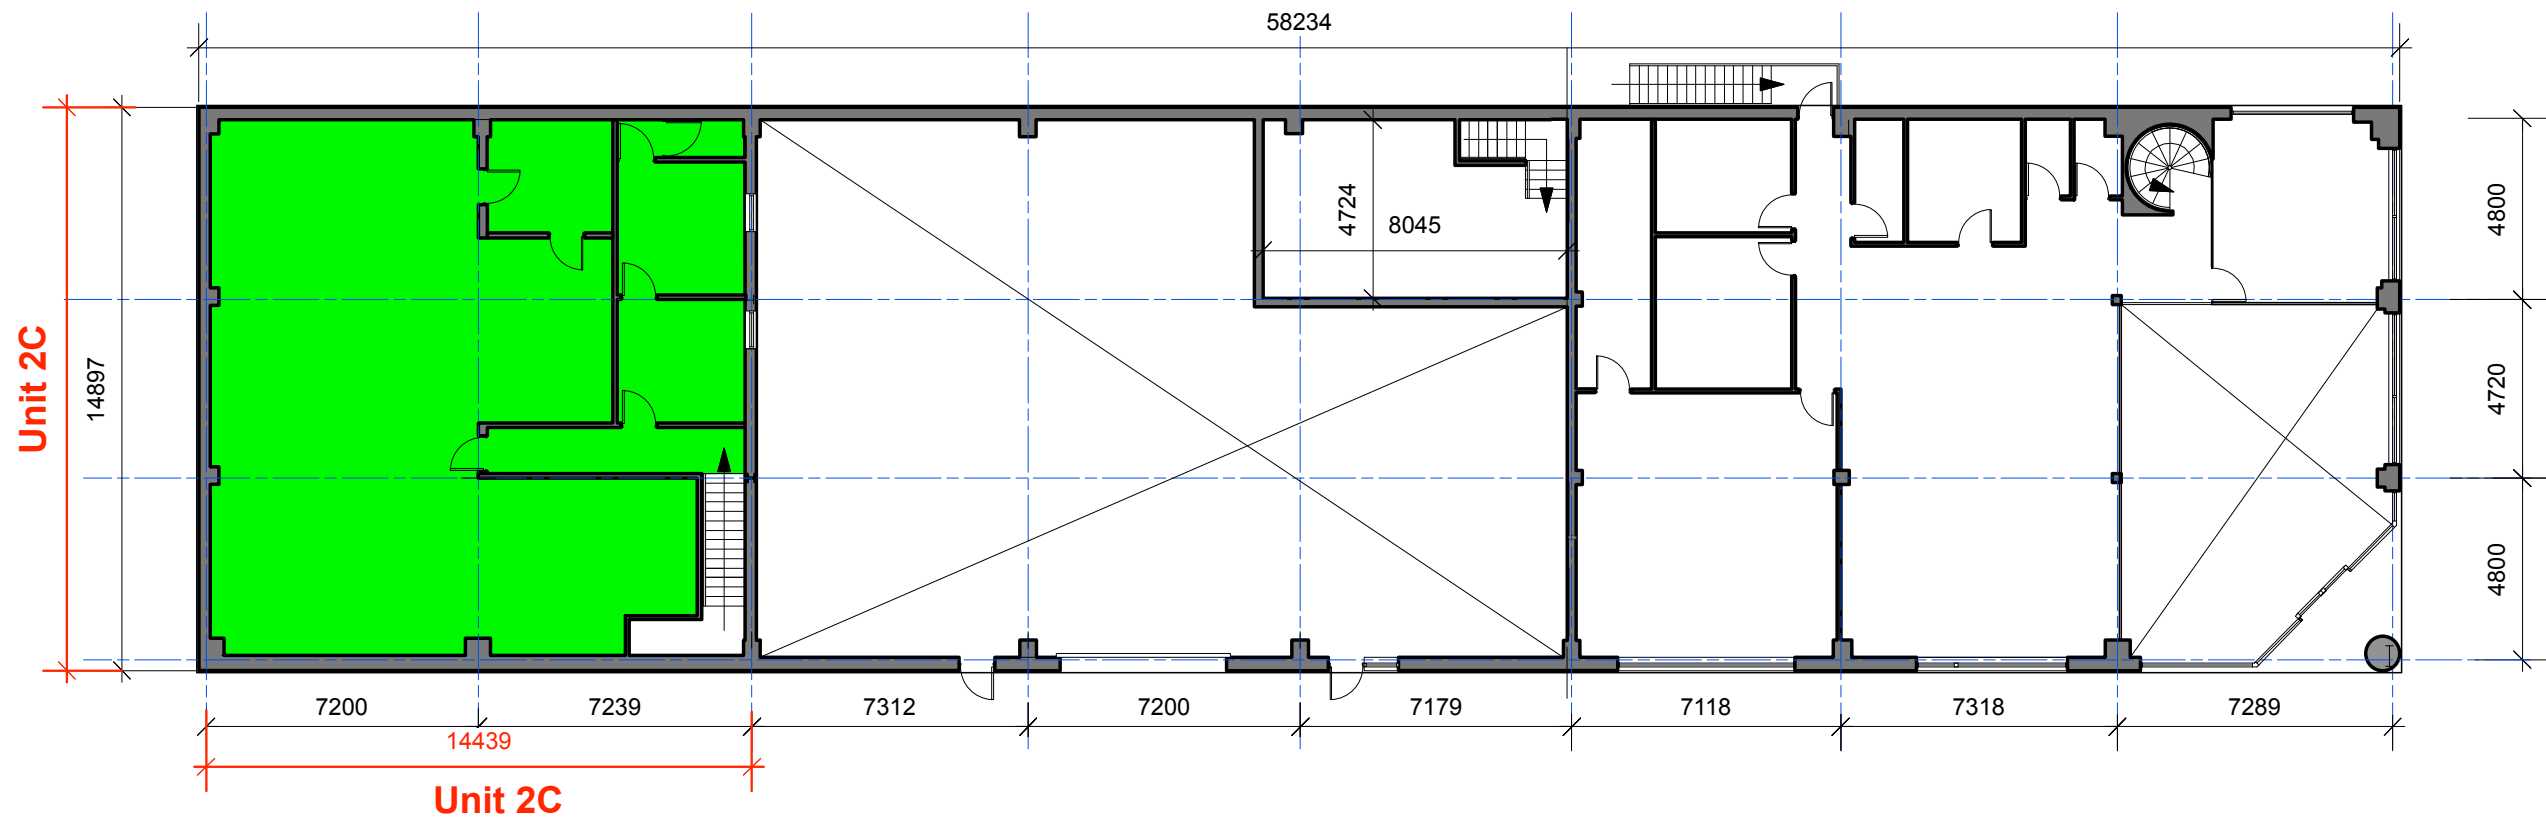

Ground Floor Plan

First Floor Plan

Unit 2C
 G.I.F.A. 197sq.m/ 2,121 sq.ft
 (First Floor ONLY)

Unit 2C Building 2 (sub division)
 14 Courtauld Way, Campsie, Derry/ Londonderry